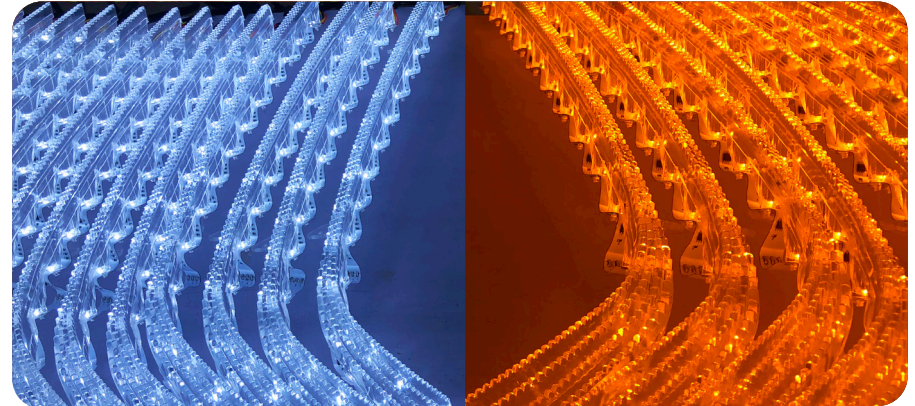

Voltage:9-30v Wattage:10-15w
FORD RAPTOR 2017-2022

T20 SERIES

UNIVERSAL LED FLEXIBLE DRL
EASY TO CUTTING / CURVED / SHAPE

T200 T201 T202 T203

Voltage:12v
Wattage:7.5w
Length:600mm

T28 SERIES

UNIVERSAL LED FLEXIBLE DRL
EASY TO CUTTING / CURVED / SHAPE