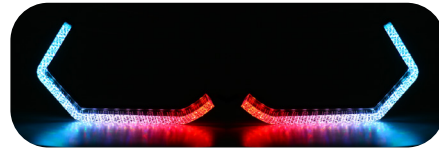

VAHID®

SPECIALIZING IN AUTOMOTIVE LIGHTING

RESEARCH / PRODUCE / WHOLESALE / MODIFY

5D CRYSTAL ANGEL EYES

T8 SERIES

T8-09

Unit: mm

T8-10