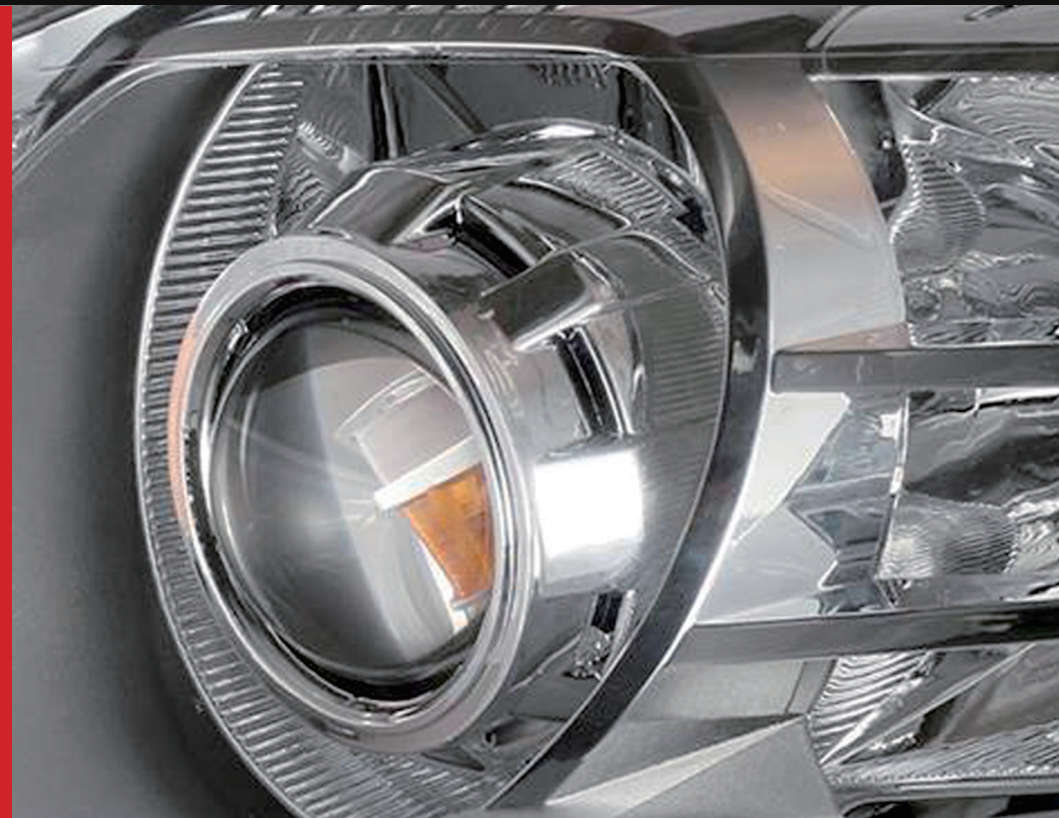

SHROUD HIGH TEMPERED

UNIVERSAL HIGH TEMPERED DECORATIVE SHROUD SERIES

Made of imported heat resistant materials, the shroud is high temperature resistant

High quality chrome shroud, while and after changing or cleaning the projector lens it doesn't cause any dirty marks or scratches

Produced with precision mould technology, don't worry about color-lose, peeling, or other issues