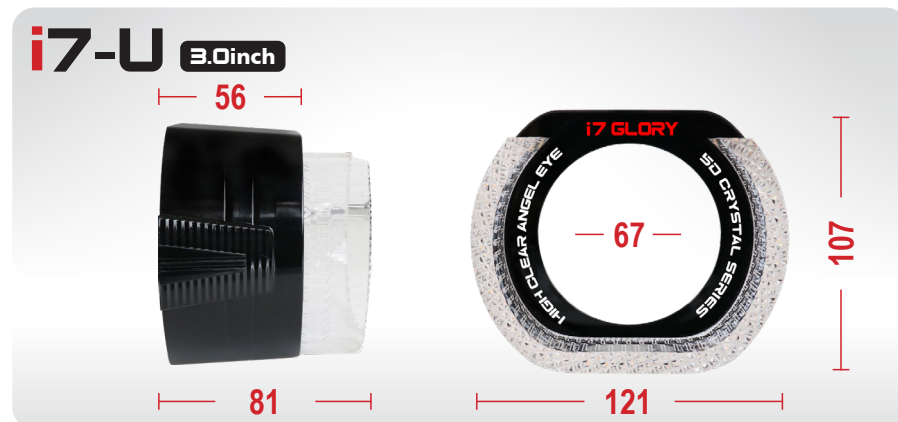

i9-C30 3.0inch

i8 SERIES

i8-U25 2.5inch

i8-U30 3.0inch

i8-V25 2.5inch

i8-V30 3.0inch

i8 SERIES

i7 SERIES

iG SERIES

iG-0 3.0inch

iG-L 3.0inch

iG-U 3.0inch

i5 SERIES

i5-70s 1.5inch

— 67 —

— 35 —