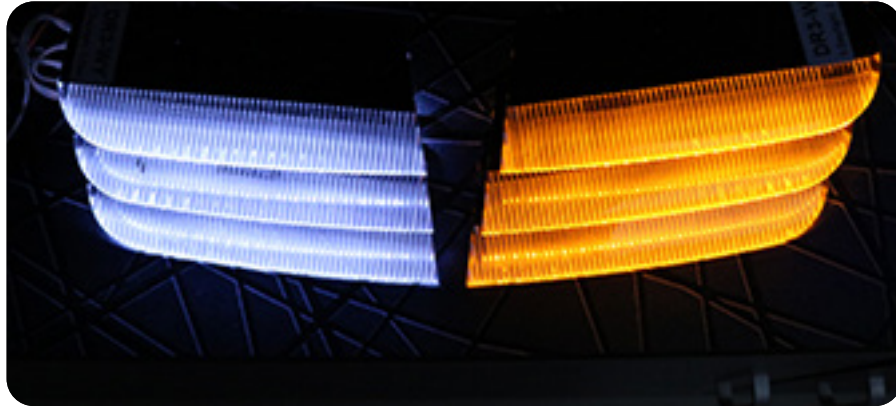

DR3.1 DRL

Voltage:9-30v Wattage:10-15w
FORD RAPTOR 2017-2022

DR4.1 DRL

Voltage:9-30v Wattage:10-15w
FORD RAPTOR 2017-2022