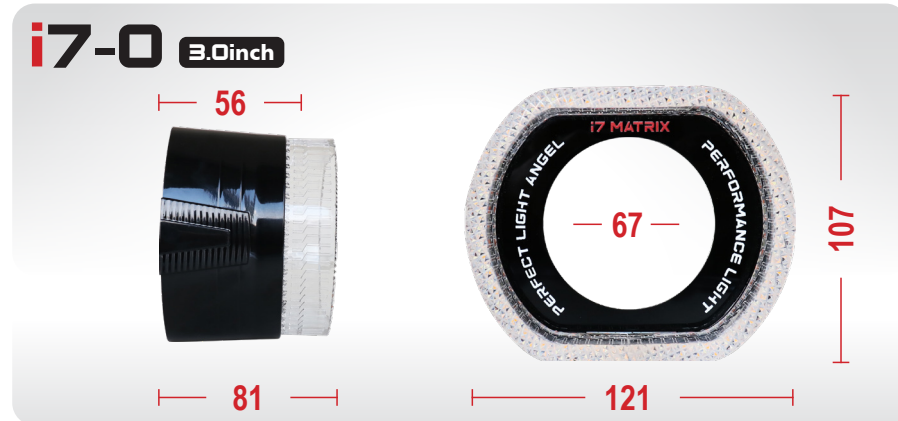

i9-C30 3.0inch

i8 SERIES

i8-U25 2.5inch

i8-U30 3.0inch

i8-V25 2.5inch

i8-V30 3.0inch

i8 SERIES

i7 SERIES

iG SERIES

iG-0 3.0inch

iG-L 3.0inch

iG-U 3.0inch

i5 SERIES

i5-70s 1.5inch

— 67 —

— 35 —