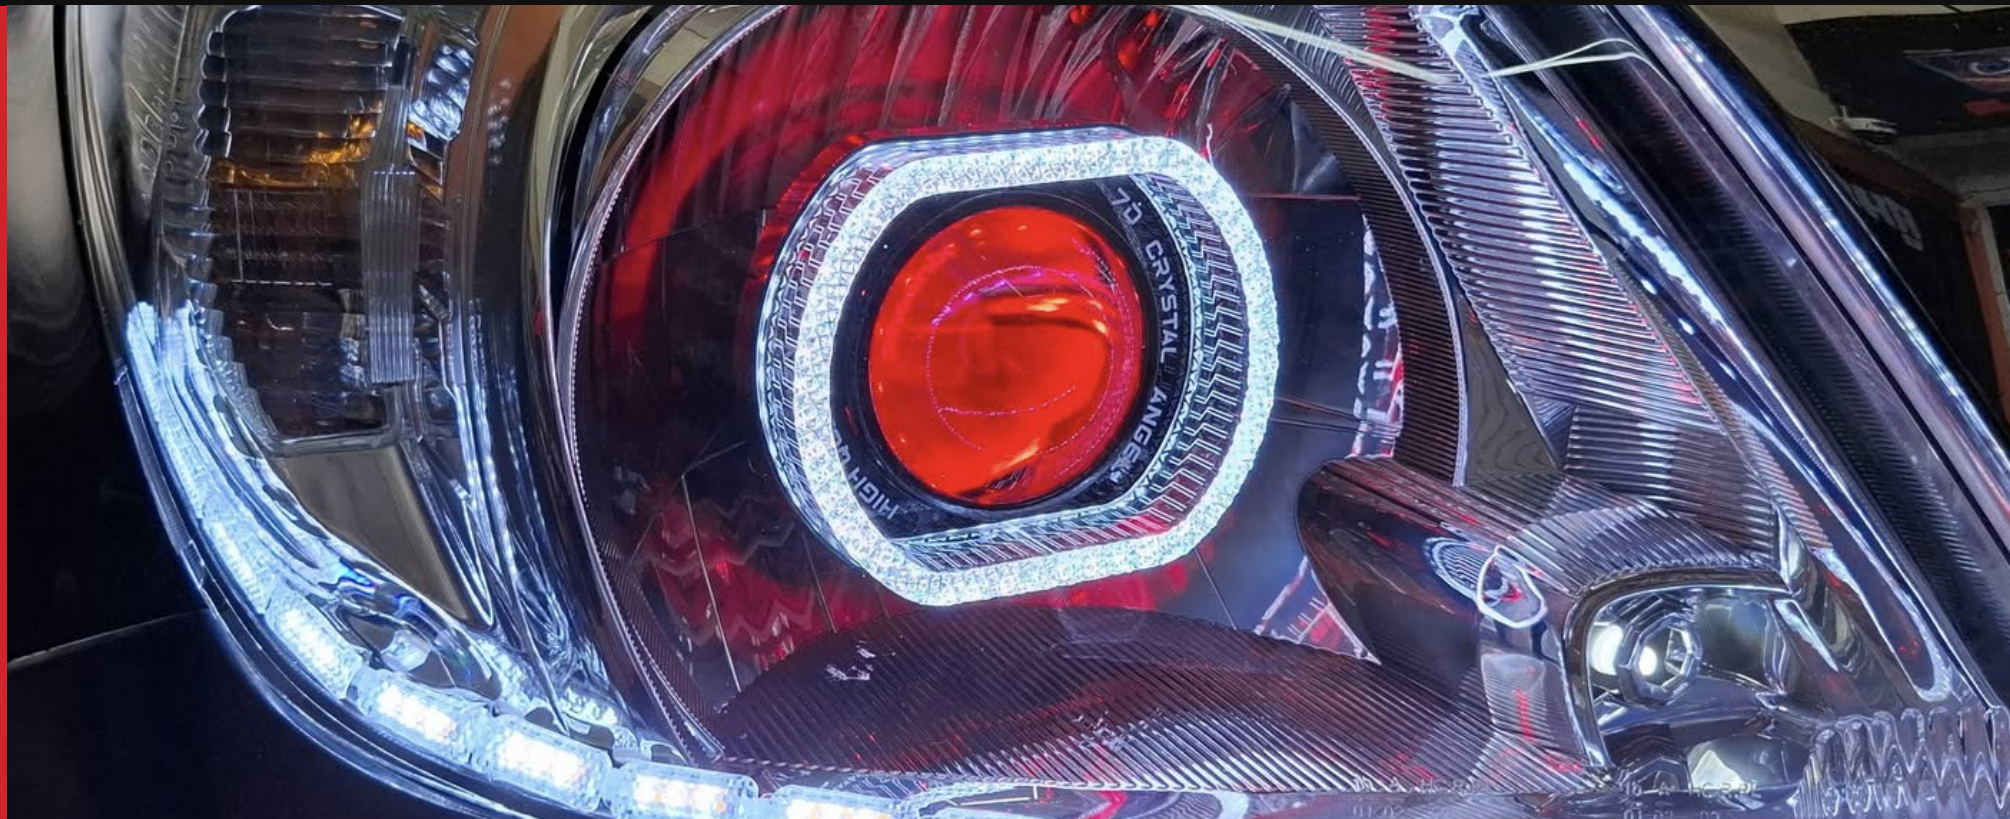

VAHID®

SPECIALIZING IN AUTOMOTIVE LIGHTING

RESEARCH / PRODUCE / WHOLESALE / MODIFY

5D CRYSTAL ANGEL EYES

T8 SERIES

T8-09

Unit: mm

T8-10