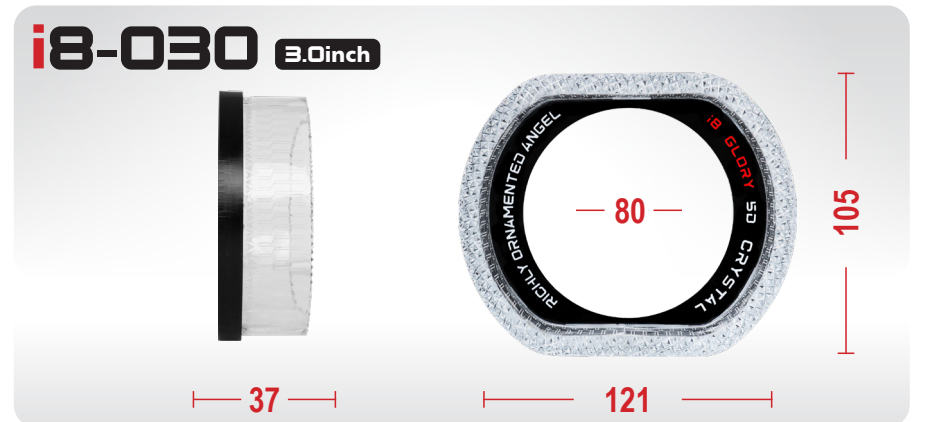

i9-C30 3.0inch

i8 SERIES

i8-U25 2.5inch

i8-U30 3.0inch

i8-V25 2.5inch

i8-V30 3.0inch

i8 SERIES

i7 SERIES

iG SERIES

iG-0 3.0inch

iG-L 3.0inch

iG-U 3.0inch

i5 SERIES

i5-70s 1.5inch

— 67 —

— 35 —