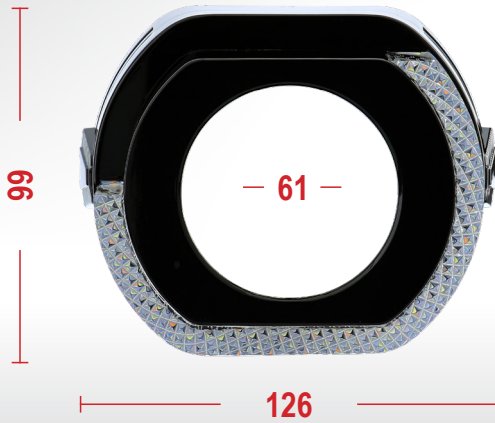

iC-21 3.0inch

iC-43 3.0inch

iC SERIES

iC-44 2.5inch

— 110 —

— 50 —

iC-45 3.0inch

— 50 —

— 122 —

iC-55 2.5inch

— 50 —

— 110 —

i9 SERIES

i9-L25 2.5inch

i9-L30 3.0inch

i9 SERIES