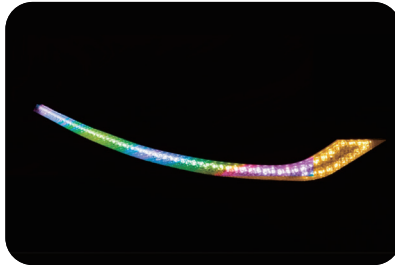

HONDA-ACCORD

Voltage:9-30v
Wattage:10-15w