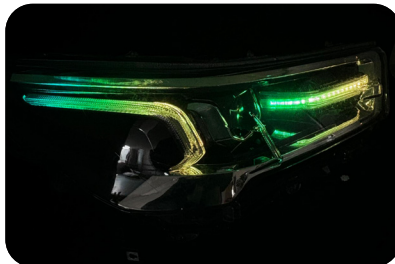

COLOR:WRGB

INNOVA-ZENIX

Voltage:9-30v
Wattage:10-15w

HILUX REVO 2023 W/RGB DRL

Voltage:9-30v
Wattage:10-15w

HYUNDAI-ELANTRA

Voltage:9-30v
Wattage:10-15w

FORD-RANGER