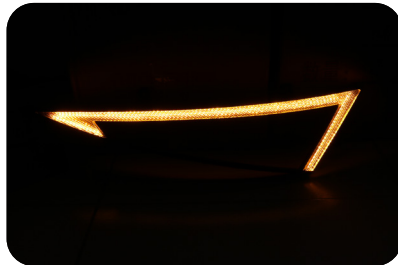

HYUNDAI-ELANTRA

Voltage:9-30v
Wattage:10-15w