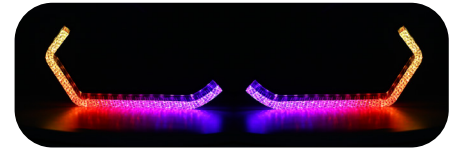

T8 SERIES

T8-09

Unit: mm

T8-10

Unit: mm

T8-11

Unit: mm

T8-12

Unit: mm