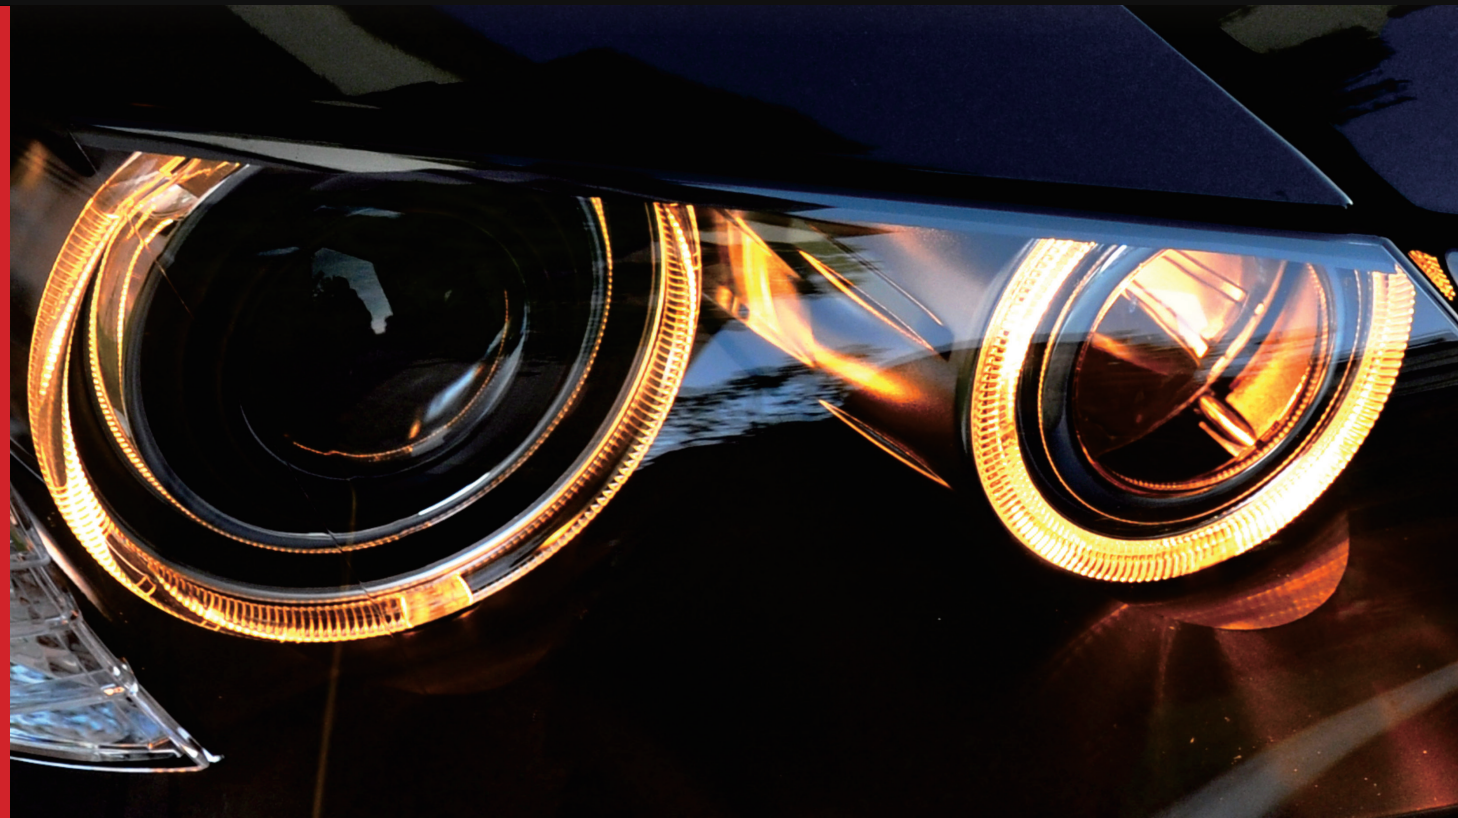

LED CRYSTAL SHROUD

UNIVERSAL LED
CRYSTAL SHROUD
SERIES