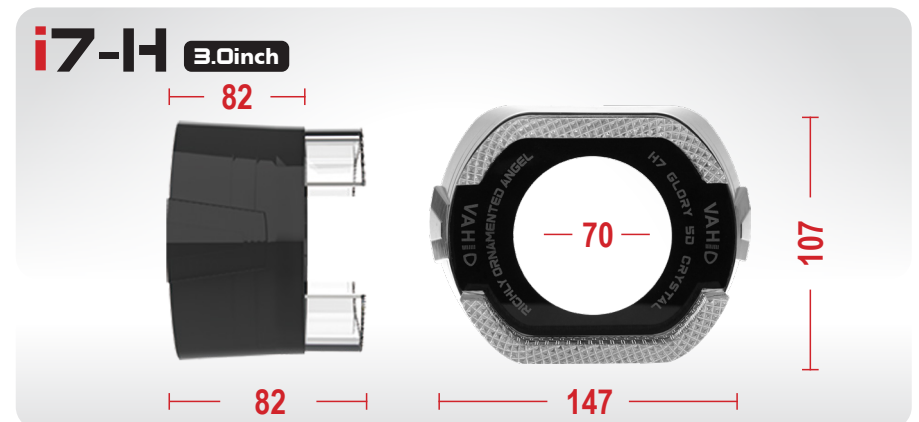

i9-C30 3.0inch

i8 SERIES

i8-U25 2.5inch

i8-U30 3.0inch

i8-V25 2.5inch

i8-V30 3.0inch

i8 SERIES

i7 SERIES

iG SERIES

iG-0 3.0inch

iG-L 3.0inch

iG-U 3.0inch

i5 SERIES

i5-70s 1.5inch

— 67 —

— 35 —