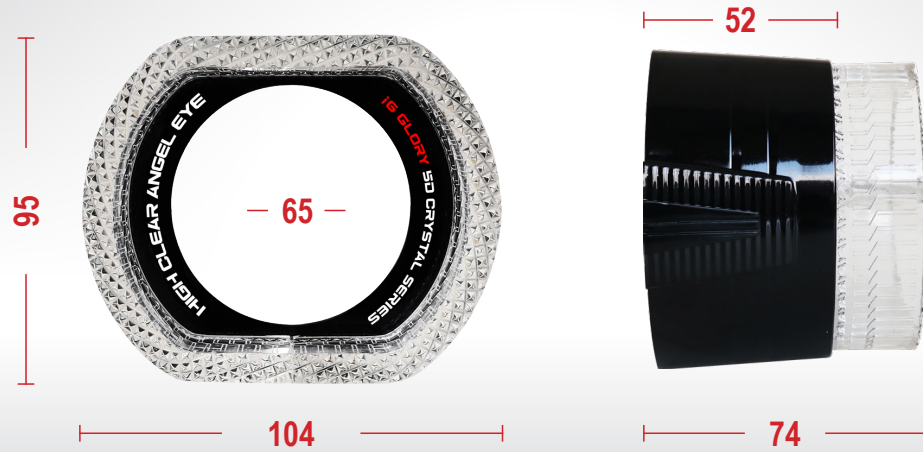

i9-C30 3.0inch

i8 SERIES

i8-U25 2.5inch

i8-U30 3.0inch

i8-V25 2.5inch

i8-V30 3.0inch

i8 SERIES

i7 SERIES

iG SERIES

iG-0 3.0inch

iG-L 3.0inch

iG-U 3.0inch

i5 SERIES

i5-70s 1.5inch

— 67 —

— 35 —