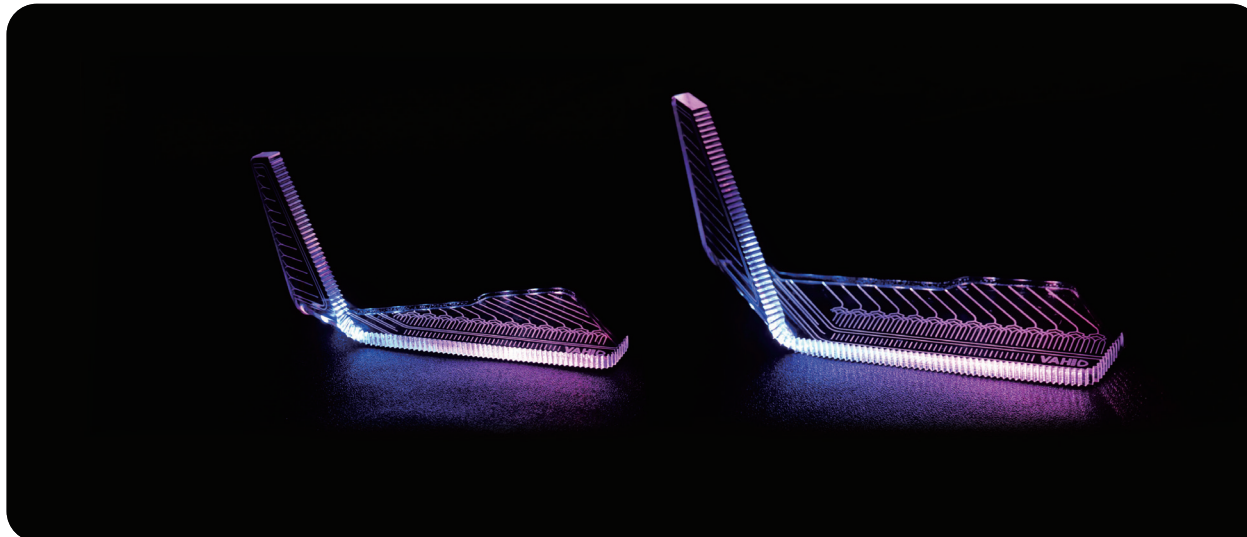

FT-04 INNOVA REBORN

VOLTAGE:12V

WATTAGE:12W

COLOR:WRGB