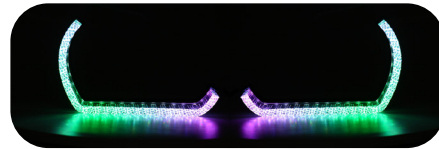

T8-11

Unit: mm