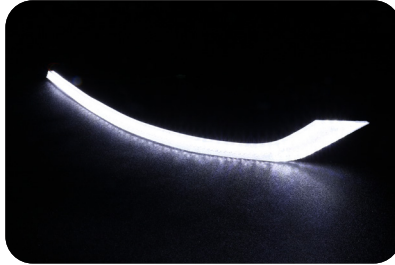

HONDA-ACCORD

Voltage:9-30v
Wattage:10-15w