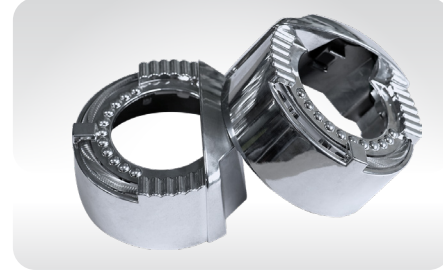

LED CRYSTAL SHROUD

UNIVERSAL LED
CRYSTAL SHROUD
SERIES

SHROUD HIGH TEMPERED

UNIVERSAL HIGH TEMPERED DECORATIVE SHROUD SERIES

Made of imported heat resistant materials, the shroud is high temperature resistant