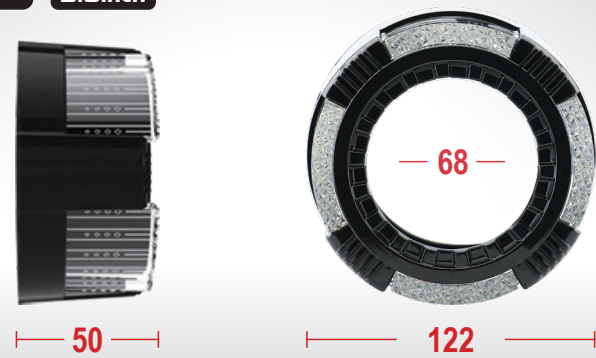

T8-14

Unit: mm

T8-16

Unit: mm

T8-17

Unit: mm

iC SERIES

iC-20 2.5inch

iC-21 3.0inch

iC-43 3.0inch

iC SERIES

iC-44 2.5inch

— 110 —

— 50 —

iC-45 3.0inch

— 50 —