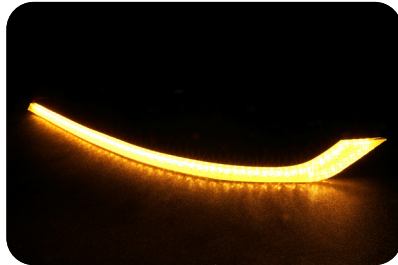

HONDA-ACCORD

Voltage:9-30v
Wattage:10-15w