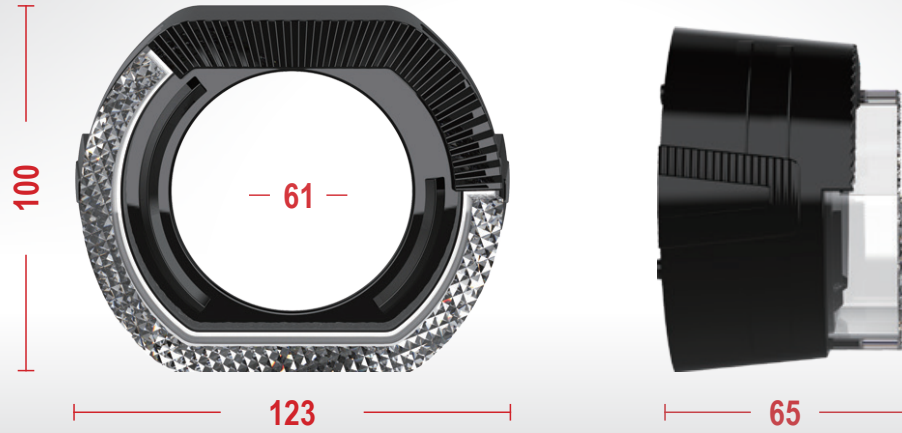

T8-14

Unit: mm

T8-16

Unit: mm

T8-17

Unit: mm

iC SERIES

iC-20 2.5inch

iC-21 3.0inch

iC-43 3.0inch

iC SERIES

iC-44 2.5inch

— 110 —

— 50 —

iC-45 3.0inch

— 50 —