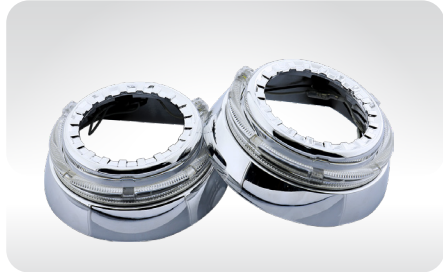

LED CRYSTAL SHROUD

UNIVERSAL LED
CRYSTAL SHROUD
SERIES

SHROUD HIGH TEMPERED

UNIVERSAL HIGH TEMPERED DECORATIVE SHROUD SERIES

Made of imported heat resistant materials, the shroud is high temperature resistant