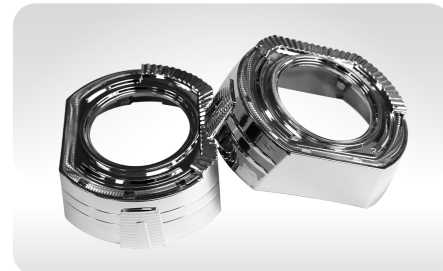

LED CRYSTAL SHROUD

UNIVERSAL LED
CRYSTAL SHROUD
SERIES

SHROUD HIGH TEMPERED

UNIVERSAL HIGH TEMPERED DECORATIVE SHROUD SERIES

Made of imported heat resistant materials, the shroud is high temperature resistant