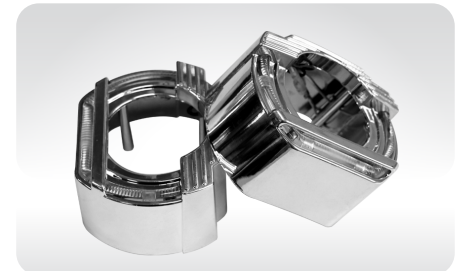

LED CRYSTAL SHROUD

UNIVERSAL LED
CRYSTAL SHROUD
SERIES

SHROUD HIGH TEMPERED

UNIVERSAL HIGH TEMPERED DECORATIVE SHROUD SERIES

Made of imported heat resistant materials, the shroud is high temperature resistant