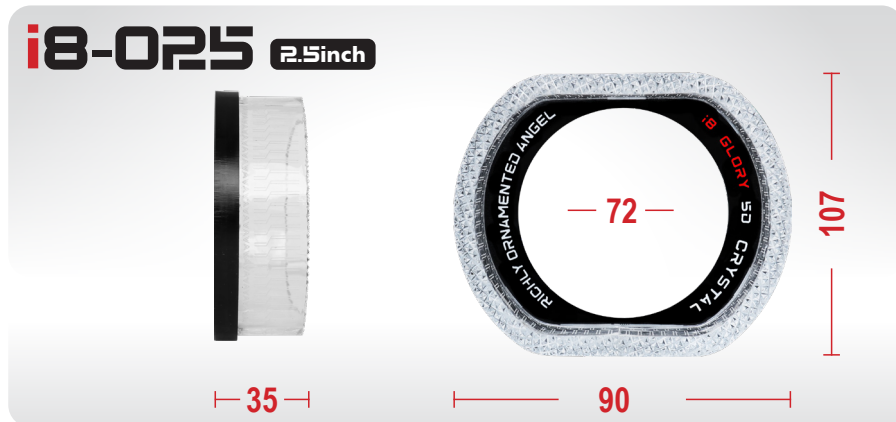

i9-C30 3.0inch

i8 SERIES

i8-U25 2.5inch

i8-U30 3.0inch

i8-V25 2.5inch

i8-V30 3.0inch

i8 SERIES

i7 SERIES

iG SERIES

iG-0 3.0inch

iG-L 3.0inch

iG-U 3.0inch

i5 SERIES

i5-70s 1.5inch

— 67 —

— 35 —