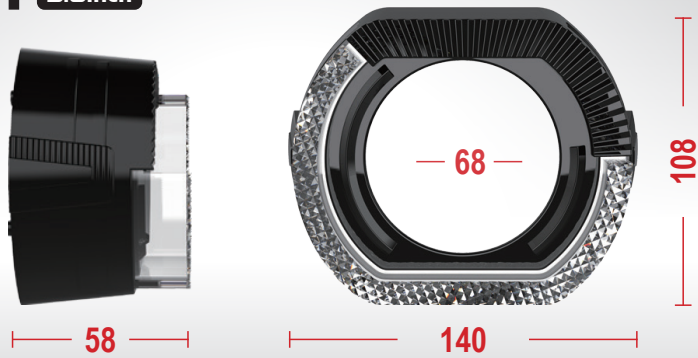

T8-14

Unit: mm

T8-16

Unit: mm

T8-17

Unit: mm

iC SERIES

iC-20 2.5inch

iC-21 3.0inch

iC-43 3.0inch

iC SERIES

iC-44 2.5inch

— 110 —

— 50 —

iC-45 3.0inch

— 50 —